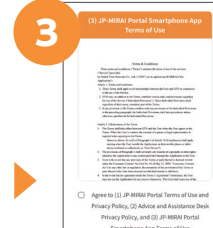

How to install and register as a user

1 Scan the code and download the app.

*The Apple logo and App Store are trademarks of Apple Inc. registered in the U.S. and other countries. Google Play and the Google Play logo are trademarks of Google LLC.

Click "Create an Account".

Check "Agree" and "Go to Member Registration Page".

Enter your email address and password to complete your registration.

*Please enter a password of at least 10 characters, using a combination of lower and upper case letters, numbers, and symbols, in half-width characters.