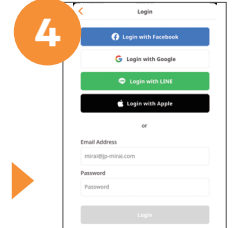

How to install and register as a user

1 Scan the code and download the app.

*The Apple logo and App Store are trademarks of Apple Inc. registered in the U.S. and other countries. Google Play and the Google Play logo are trademarks of Google LLC.

Click "Create an Account".

Check "Agree" and "Go to Member Registration Page".

Enter your email address and password to complete your registration.

*Please enter a password of at least 10 characters, using a combination of lower and upper case letters, numbers, and symbols, in half-width characters.